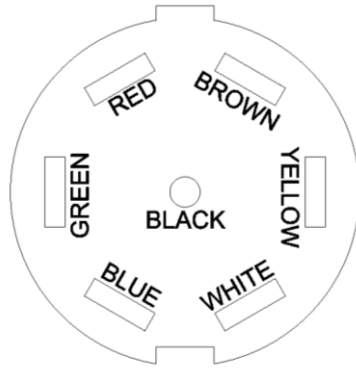

The diagrams below show the standard 7-prong RV type plug used on EBY trailers. All Eby trailers meet the requirements of federal motor vehicle standard 108

*View From Trailer End*

*View From Car End*

*Colors are from trailer harness*

Color	Meaning
Black	Backup/Auxiliary
Green	Right
Red	Hot (12V)
White	Ground
Blue	Electric brakes
Brown	Clearance
Yellow	Left