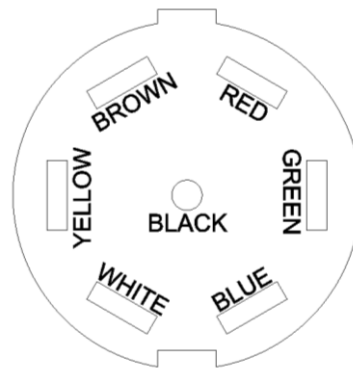

The diagrams below show the standard 7-prong RV type plug used on EBY trailers. All Eby trailers meet the requirements of federal motor vehicle standard 108

*View From Trailer End*

*View From Car End*

*Colors are from trailer harness*

Color	Meaning
Black	Backup/Auxiliary
Green	Right
Red	Hot (12V)
White	Ground
Blue	Electric brakes
Brown	Clearance
Yellow	Left